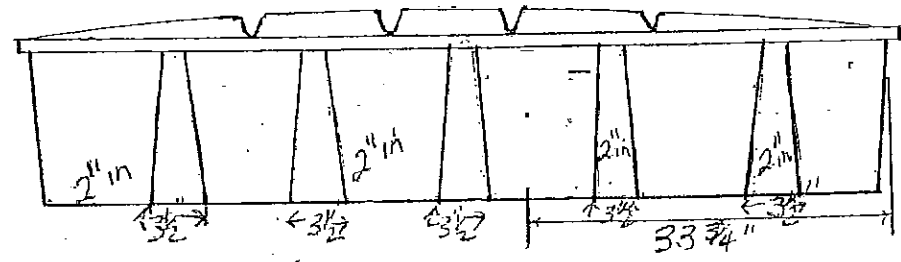

# Model 250 Hauling

Model 250	
Length	• 84"
Height	• 18"
Width	• 40"
80 lbs.	

1-3" cap (fill hole)  
1-1/2" outlet  
1/4" vent

NOTE  
Showing that the side  
and end ribs are  
indented.