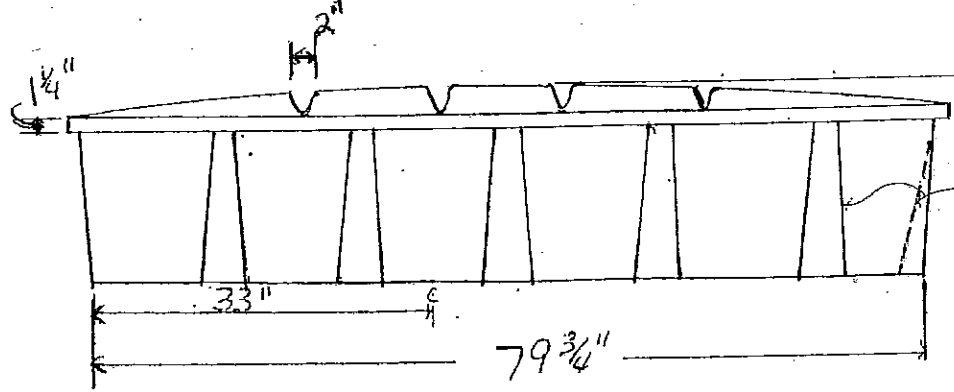

# Model 250 Hauling

Model 250	
Length	• 84"
Height	• 18"
Width	• 40"
80 lbs.	

1-3" cap (fill hole)  
1-1/2" outlet  
1/4" vent

NOTE  
Showing that the side  
and end ribs are  
indented.