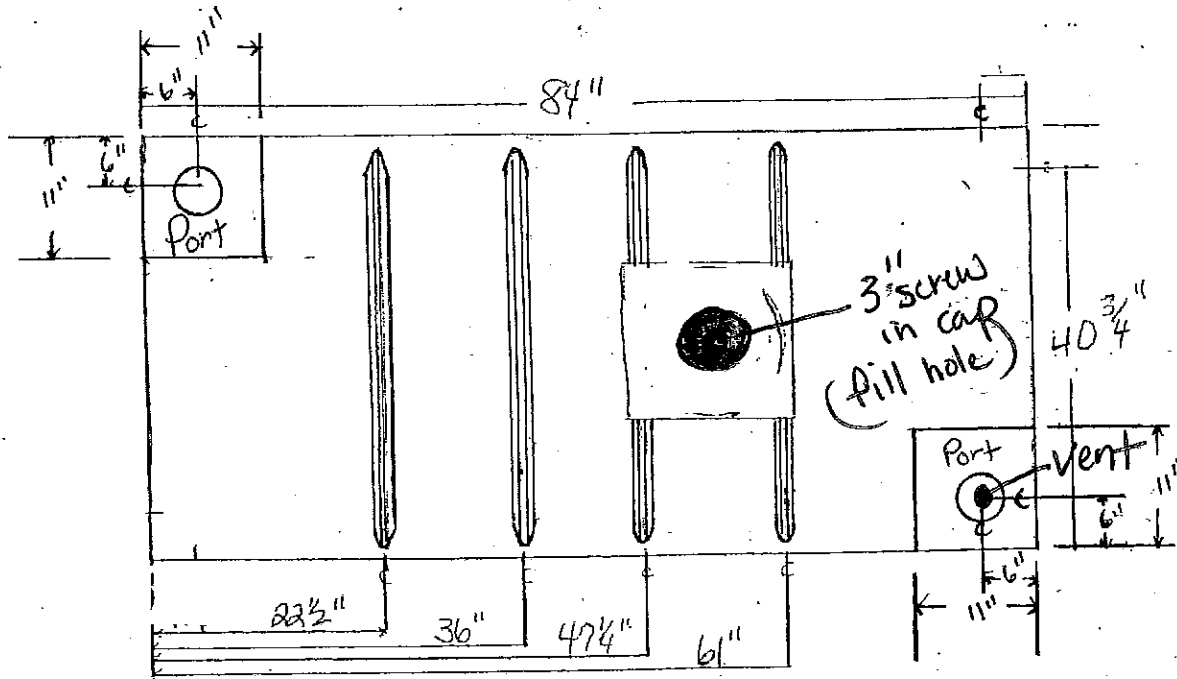

# Model 250 Hauling

Model 250	
Length	• 84"
Height	• 18"
Width	• 40"
80 lbs.	

1-3" cap (fill hole)  
1-1/2" outlet  
1/4" vent

NOTE  
Showing that the side  
and end ribs are  
indented.