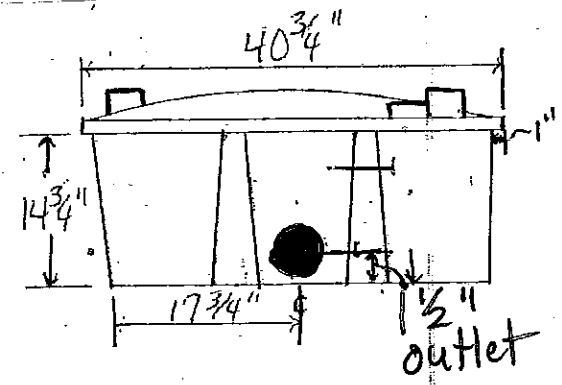

# Model 250 Hauling

Model 250	
Length	• 84"
Height	• 18"
Width	• 40"
80 lbs.	

1-3" cap (fill hole)  
1-1/2" outlet  
1/4" vent

NOTE  
Showing that the side  
and end ribs are  
indented.